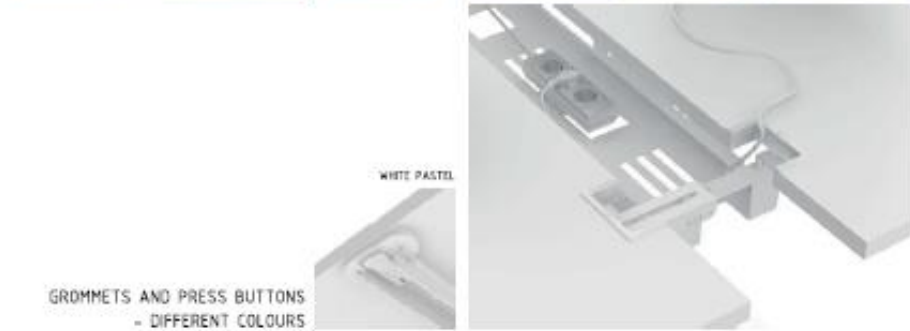

GROMMETS AND PRESS BUTTONS - DIFFERENT COLOURS

Kabelsalat gehört der Vergangenheit an. Verschiedene Kabelführungslösungen gewährleisten eine feste Anordnung aller Leitungen.