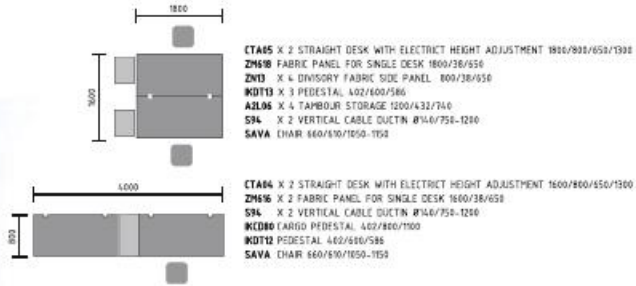

an electric height regulation desks which allows for customized standing and sitting positions and is a great ergonomically solution. The electrical height regulator, located underneath the work surface, simplifies changes in positions depending on one's office needs. Changing position during long working hours increases work effectiveness, productivity and health. To create an intimate climate, allows you to add acoustic panels. There are two types of acoustic panels which fit perfectly both horizontally and vertically to the worktop.