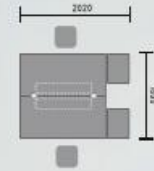

Durchgehende Akustikplatten
und Kabelführungslösungen – nur
zwei von vielen Möglichkeiten der
Serie YUN_C – hier als
Doppelarbeitsplatz.