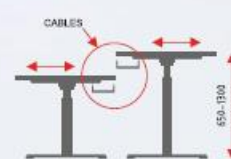

an electric height regulation desks which allows for customized standing and sitting positions and is a great ergonomically solution. The electrical height regulator, located underneath the work surface, simplifies changes in positions depending on one's office needs. Changing position during long working hours increases work effectiveness, productivity and health. To create an intimate climate, allows you to add acoustic panels. There are two types of acoustic panels which fit perfectly both horizontally and vertically to the worktop.