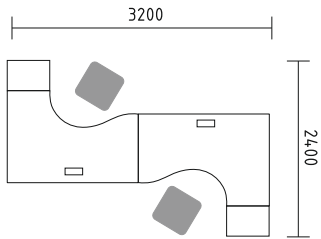

- BQG05** desk 1800/800/740mm
- SLD13** pedestal 416/600/586mm
- A3504** x3 storage 801/432/1129mm + **AS31** x6 glass door 3oh
- WS01** hanger 780/310/1640mm

Simplistic design if benches enhances the flow of communication and allows eye contact with minimum obstruction.

- BYG58** bench 3200/1618/740mm + **BYG14** bench 1600/1618/740mm
- KDT13** x4 pedestal 402/600/586mm
- ZNG16P** x2 MFC panel with fabric screen 1590/46/350mm
- A3105** x3 storage 801/432/1129mm

- BYG56** bench 2800/1618/740mm + **BYG13** bench 1400/1618/740mm
- S81** vertical cable duct
- ZNG14P** x2 MFC panel with fabric screen 1390/46/350mm
- KKT13** x4 pedestal 402/600/586mm
- K3504** x3 storage 801/385/1129mm
- SNL16** x2 sunbean lamp Ø1440/410mm

The OGI system's versatility allows the re-invention of individual spaces, creating a prestigious managerial atmosphere.

- BAG04** desk 1600/800/740mm
- SLD13HT** pedestal with HPL front and top 416/600/587mm
- A5104HZ** x2 storage wit HPL front 801/432/1833mm
- A5902** storage 402/432/1833mm

- BAG04** desk 1600/800/740mm
- PL02** extension 800/600mm + **NS10** x2 supporting leg 30/60/712mm
- SLD13** pedestal 416/600/586mm
- A2L06** x2 tambour storage 1200/434/740mm
- PS2** table Ø550/640mm
- MM-1N** x2 lounge seat 790/720/770mm