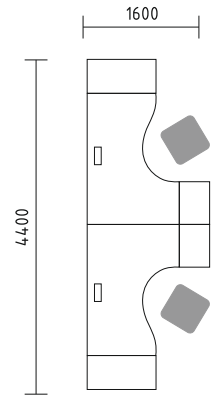

OGL V's simple complexity opens up new possibilities for extension of the system in all directions effectively for stat meetings from an individual solution.

- **BVG17** desk 1800/1200/740mm + **M05** top access
- **BVG18** desk 1800/1200/740mm + **M05** top access
- **KDT73** x2 pedestal 402/800/740mm
- **KDT64** x2 pedestal 402/600/740mm