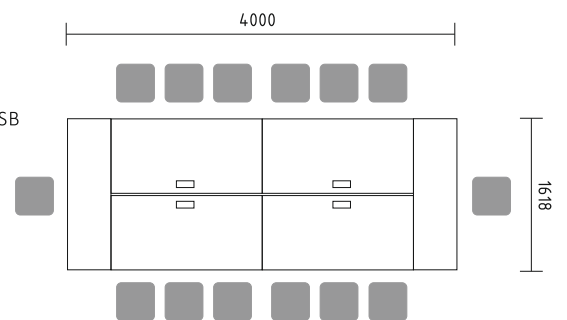

- BUG58** bench 3200/1618/740mm + **BUG14** bench 1600/1618/740mm + **M05** top access
SLD13HT x3 pedestal with HPL front and top 416/600/587mm
ZMG16 x3 acoustic panel 1590/38/350mm
WS01 hanger 780/310/1640mm
SNL16 x2 sunbean lamp Ø1440/410mm

- BYL20** x2 desk 1702/1600/740mm
- MM-PM** x3 lounge seat 450/450/420mm

- BYG34** bench 1600/1618/740mm
- A2L06** x2 tambour storage 1200/434/740mm
- KKT13** x2 pedestal 402/600/586mm
- ZMG16** acoustic panel 1590/38/350mm

ST14 x2 table 1400/1000/1100/730mm

ST14 x2 table 1400/1000/1100/730mm + **M05** top access
ST14S table 1400/1100/730mm

The modular bench sections can not only function as a simple system of workstation, but also as conference tables recreated with intelligent extensions.

BQG58 bench 3200/1618/740mm + **BQG14** bench 1600/1618/740mm + **M05** top access
LOUNGE SEAT - possible configuration

- BQG56** bench 2800/1618/740mm + **M04** mediabox 4x230V, 2xRJ45, 1xUSB
- PL22** x2 extension 1618/600mm + **NG41** x4 supporting leg 40/40/712mm
- S81** vertical cable duct
- A3504** storage 801/432/1129mm
- A3104HZ** x4 storage with HPL front 801/432/1129mm
- A14M** manager storage 1400/432/600mm
- SSL15** x2 ellipse lamp 1500/590/300mm