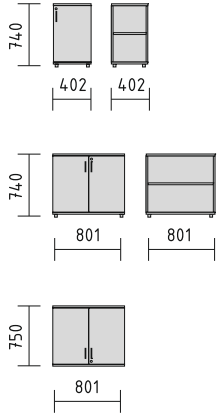

- BNG10** desk 1600/1200/740mm
- KKT64** pedestal 402/600/740mm
- A5104** x2 storage 801/432/1833mm
- A5504** storage 801/432/1833mm + **AS300** glass door with aluminium frame 3oh
- A2104** x3 storage 801/432/777mm
- ST08** table Ø800/730mm

+ glass top

hpl door

sliding/blind door

Tambour and sliding door cabinets can be perfectly aligned in compact spaces.

60H

storages bookcases

Your personal office tastes can be revealed by a broad spectrum of storage answers.

Metal shelving units within storage containers with measurements of 800, 1000, and 1200 mm allow for 41kg of document security which would otherwise clutter surrounding shelves.

50H

2OH

3OH

wardrobe

glass door