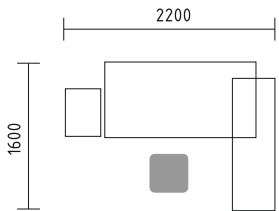

Perfectly placed higher cabinets and pedestals have a modern adaptability thus creating an unrivalled work environment.

- **BYL20** desk 1702/1600/740mm
- **UR15** metal modesty panel 1400/15/300mm
- **KDT13** pedestal 402/600/586mm
- **ST08** table Ø800/730mm