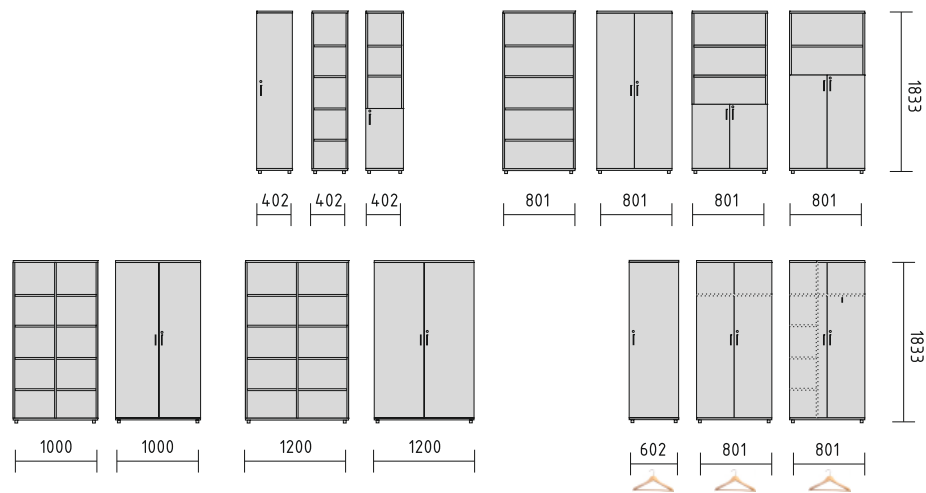

The perfect climate of a fresh office is created with the front HPL being available in a variety of colors. Creative fresh thinking is the result of a great office color scheme. Shelves with a height of 20h and 30h can be customized with a glass top

+ glass top

hpl door

sliding/blind door

Tambour and sliding door cabinets can be perfectly aligned in compact spaces.

60H

storages bookcases

Your personal office tastes can be revealed by a broad spectrum of storage answers.

Metal shelving units within storage containers with measurements of 800, 1000, and 1200 mm allow for 41kg of document security which would otherwise clutter surrounding shelves.

50H

2OH

3OH

wardrobe

glass door