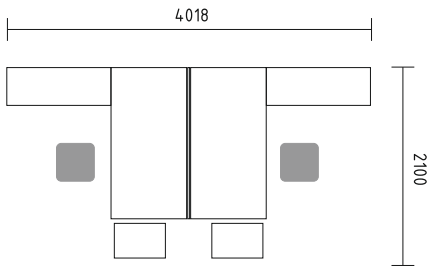

- BQG05** desk 1800/800/740mm
- SLD13** pedestal 416/600/586mm
- A3504** x3 storage 801/432/1129mm + **AS31** x6 glass door 3oh
- WS01** hanger 780/310/1640mm

Simplistic design if benches enhances the flow of communication and allows eye contact with minimum obstruction.

- BUG58** bench 3200/1618/740mm + **BUG14** bench 1600/1618/740mm + **M05** top access
SLD13HT x3 pedestal with HPL front and top 416/600/587mm
ZMG16 x3 acoustic panel 1590/38/350mm
WS01 hanger 780/310/1640mm
SNL16 x2 sunbean lamp Ø1440/410mm

Perfectly placed higher cabinets and pedestals have a modern adaptability thus creating an unrivalled work environment.

- BYL20** desk 1702/1600/740mm
- UR15** metal modesty panel 1400/15/300mm
- KDT13** pedestal 402/600/586mm
- ST08** table Ø800/730mm

- BYL20** x2 desk 1702/1600/740mm
- MM-PM** x3 lounge seat 450/450/420mm

- BYG34** bench 1600/1618/740mm
- A2L06** x2 tambour storage 1200/434/740mm
- KKT13** x2 pedestal 402/600/586mm
- ZMG16** acoustic panel 1590/38/350mm