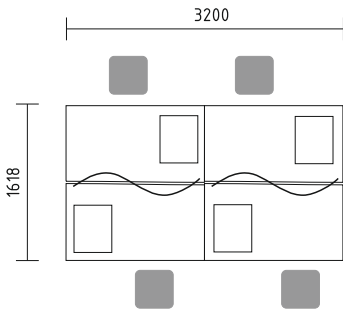

Depending on the type of computer in use, you can arrange your work desk properly, without having to sacrifice vital work space.

BAG218 bench 1600/1618/740mm
RS15 panel 1500/400mm
KKT11 x2 pedestal 416/600/586mm
A2104HZ x3 storage 801/432/777mm

BAG318 bench 3200/1618/740mm + **PK80** cable grommet Ø80
SLD13HT x4 pedestal 416/600/587mm
SNL16 sunbean lamp Ø1440/410mm
LOUNGE SEAT possible configuration