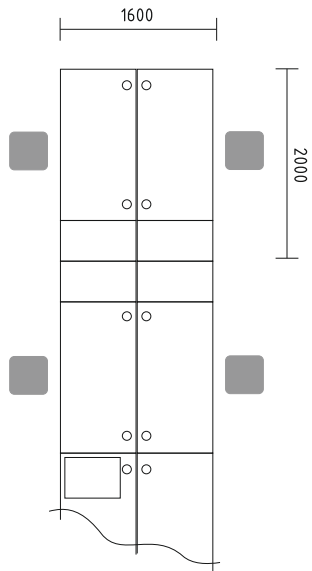

Harmonious combinations of thoughtful organization and desk contours promises clear concentration on important tasks at work.

- **BVG03** x4 desk 1400/800/740mm + **PK80** cable grommet Ø80
- **KKT74** x4 pedestal 402/800/740mm
- **BVG04** x2 desk 1600/800/740mm + **PK80** cable grommet Ø80
- **KKT13** x2 pedestal 402/600/586mm
- **K3104** x4 storage 801/432/1129mm
- **A3F04** x2 storage with file drawers 801/432/1129mm

- **BVG03** x2 desk 1400/800/740mm
- **ZNG14P** MFC panel with fabric screen 1390/46/350mm
- **KKT13** x4 pedestal 402/600/586mm