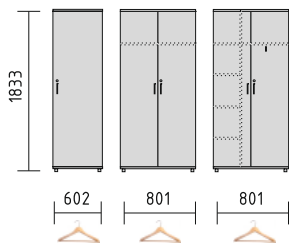

Metal shelving units within storage containers with measurements of 800, 1000, and 1200 mm allow for 41kg of document security which would otherwise clutter surrounding shelves.

50H

2OH

3OH

wardrobe

glass door