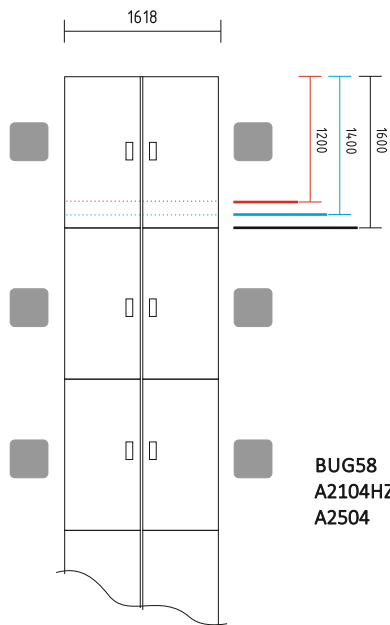

- BUG58** bench 3200/1618/740mm + **BUG14** bench 1600/1618/740mm + **M05** top access
SLD13HT x3 pedestal with HPL front and top 416/600/587mm
ZMG16 x3 acoustic panel 1590/38/350mm
WS01 hanger 780/310/1640mm
SNL16 x2 sunbean lamp Ø1440/410mm

ST14 x2 table 1400/1000/1100/730mm

ST14 x2 table 1400/1000/1100/730mm + **M05** top access
ST14S table 1400/1100/730mm

The modular bench sections can not only function as a simple system of workstation, but also as conference tables recreated with intelligent extensions.

BQG58 bench 3200/1618/740mm + **BQG14** bench 1600/1618/740mm + **M05** top access
LOUNGE SEAT - possible configuration

- BQG56** bench 2800/1618/740mm + **M04** mediabox 4x230V, 2xRJ45, 1xUSB
- PL22** x2 extension 1618/600mm + **NG41** x4 supporting leg 40/40/712mm
- S81** vertical cable duct
- A3504** storage 801/432/1129mm
- A3104HZ** x4 storage with HPL front 801/432/1129mm
- A14M** manager storage 1400/432/600mm
- SSL15** x2 ellipse lamp 1500/590/300mm