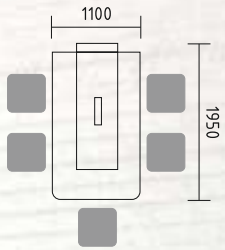

BUG56 bench 2800/1618/740mm + **M05** top access
A5104HZ x4 storage with HPL front 801/432/1833mm
SNL16 sunbeam lamp Ø1440/410mm

These unique conference tables inspire communication and teamwork.

- PLF14L** table 1400/1000/1100/740mm + **M05** top access
- PLF14P** table 1400/1000/1100/740mm + **M05** top access
- PLF14S** table 1400/1100/740mm

PLF12P table 2000/1000/800/740mm

PLF81 table 800/800/740mm

PLF80 table \varnothing 800/740mm

ZS01 sliding door storage 2000/434/1129mm

multimedia station

Our multimedia workstation's elastic properties and simplicity promotes organized presentations during constructive work sessions.

MS01 multimedia workstation 1950/1100/2000mm

Handy containers are essential in any work space. These adjustable units can be strategically placed or removed from desks measuring 600mm-800mm to satisfy the individual needs of the project.