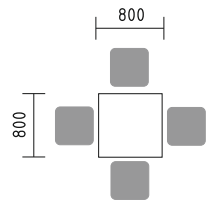

PLF81 table 800/800/740mm