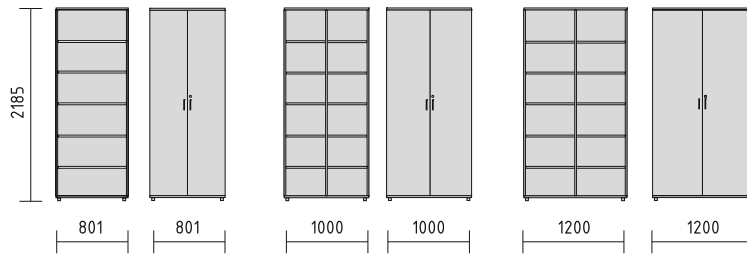

+ glass top

hpl door

sliding/blind door

Tambour and sliding door cabinets can be perfectly aligned in compact spaces.

60H

storages bookcases

Your personal office tastes can be revealed by a broad spectrum of storage answers.

Metal shelving units within storage containers with measurements of 800, 1000, and 1200 mm allow for 41kg of document security which would otherwise clutter surrounding shelves.

50H

2OH

3OH

wardrobe

glass door