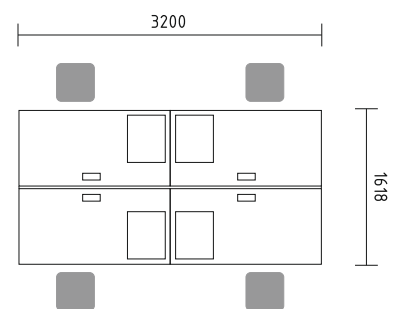

- **BYG58** bench 3200/1618/740mm + **M05** top access
- **S81** x2 vertical cable duct
- **KDT13** x4 pedestal 402/600/586mm