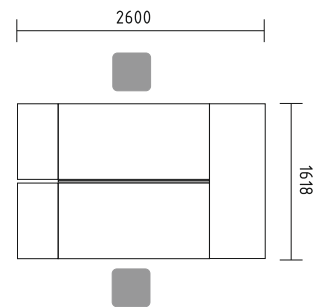

Respecting privacy and healthy comfort, our attractive work desks promote a productive atmosphere for the individual and group. Thanks to our wide collection of sliding door and shutter cabinets your office space can be even more optimised.

- **BNG05** x2 desk 1800/800/740mm + **MO4** mediabox 4x230V, 2xRJ45, 1xUSB
- **KKT11** x2 pedestal 416/600/586mm + **SKP13** pillow 416/600/40mm
- **A3504** x3 storage 801/432/1129mm
- **A3P06** x2 sliding door storage 1200/432/1129mm

- **BNG04** x2 desk 1600/800/740mm
- **KKT74** x2 pedestal 402/800/740mm
- **PL22** extension 1618/600mm + **NG41** supporting leg 40/40/712mm
- **ZMG16** acoustic panel 1590/38/350mm
- **A5104** x2 storage 801/432/1833mm
- **A5504** 801/432/1833mm