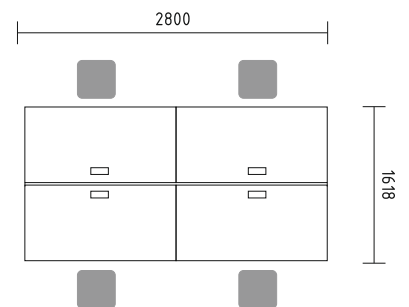

Cleverly disguised media ports are camouflaged within the legs of these modern conference desks underlying their functionality and impressive design.

BUG58 bench 3200/1618/740mm + **BUG14** x2 bench 1600/1618/740mm + **M04** mediabox 4x230V, 2xRJ45, 1xUSB
A2104HZ x3 storage with HPL front 801/432/777mm
A2504 storage 801/432/777mm

BUG56 bench 2800/1618/740mm + **M05** top access
A5104HZ x4 storage with HPL front 801/432/1833mm
SNL16 sunbeam lamp Ø1440/410mm