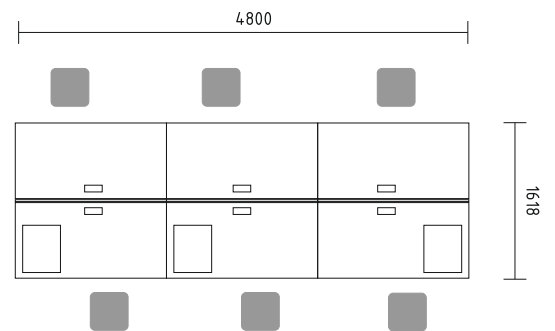

1. **BUG56** bench 2800/1618/740mm + **M05** top access
   SLD13 x4 pedestal 416/600/586mm + **SKP13** x4 pillow 416/600/40mm
   A3104HZ x3 storage with HPL front 801/432/1129mm

1. **BUG58** bench 3200/1618/740mm + **BUG14** bench 1600/1618/740mm + **M05** top access
   SLD13HT x3 pedestal with HPL front and top 416/600/587mm
   ZMG16 x3 acoustic panel 1590/38/350mm
   WS01 hanger 780/310/1640mm
   SNL16 x2 sunbean lamp Ø1440/410mm