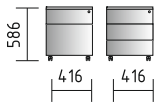

Handy containers are essential in any work space. These adjustable units can be strategically placed or removed from desks measuring 600mm-800mm to satisfy the individual needs of the project.

pedestals hpl front and top