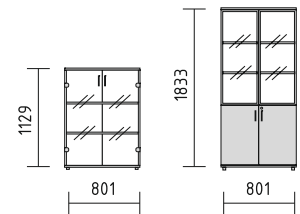

Metal shelving units within storage containers with measurements of 800, 1000, and 1200 mm allow for 41kg of document security which would otherwise clutter surrounding shelves.

50H

2OH

3OH

wardrobe

glass door