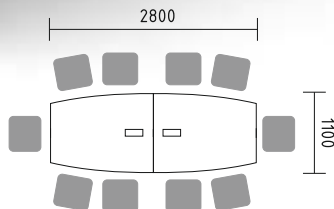

ST14 x2 table 1400/1000/1100/730mm + **M05** top access
ST14S table 1400/1100/730mm

- **ST12E** table 2000/1000/730mm
- **A2104** x2 storage 801/432/777mm
- **A2504** storage 801/432/777mm
- **A2902** storage 402/432/777mm

ST14 x2 table 1400/1000/1100/730mm