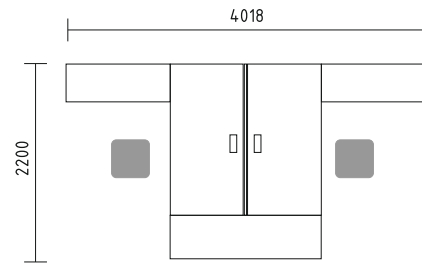

SCREENS

54

STORAGES

55-61

is a modern desk for today's busy manager.
 Contemporary design allows easy access
 to important files and documents with a limited movement.

- BQG34** bench 1600/1618/740mm + **M04** mediabox 4x230v, 2xRJ45, 1xUSB
- PL22** extension 1618/600mm + **NG41** x2 supporting leg 40/40/712mm
- A3L06** x2 tambour storage 1200/434/740mm
- ZMG16** acoustic panel 1590/38/350mm
- CAN11** lamp 1105/360/360mm

- BQG05** desk 1800/800/740mm
- SLD13** pedestal 416/600/586mm
- A3504** x3 storage 801/432/1129mm + **AS31** x6 glass door 3oh
- WS01** hanger 780/310/1640mm

Simplistic design if benches enhances the flow of communication and allows eye contact with minimum obstruction.