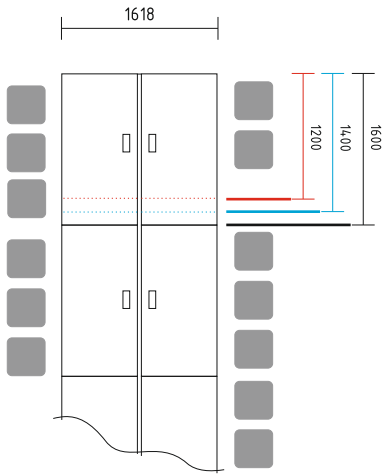

BUG22 desk 1800/800/740mm + **M04** mediabox 4x230v, 2xRJ45, 1xUSB
A14M manager storage 1400/432/600mm
SLD13HT pedestal with HPL front and top 416/600/587mm
A3504 x2 storage 801/432/1129mm + **AS300** x2 glass door with aluminium frame
WS01 hanger 780/310/1640mm

- BUG58** bench 3200/1618/740mm + **BUG14** bench 1600/1618/740mm + **M05** top access
SLD13HT x3 pedestal with HPL front and top 416/600/587mm
ZMG16 x3 acoustic panel 1590/38/350mm
WS01 hanger 780/310/1640mm
SNL16 x2 sunbean lamp Ø1440/410mm

ST12 table Ø1200/730mm
A3504 x3 storage 801/432/1129mm + **AS300** glass door with aluminium frame 3oh

- ST12E** table 2000/1000/730mm
- A2104** x2 storage 801/432/777mm
- A2504** storage 801/432/777mm
- A2902** storage 402/432/777mm

ST14 x2 table 1400/1000/1100/730mm

ST14 x2 table 1400/1000/1100/730mm + **M05** top access
ST14S table 1400/1100/730mm

The modular bench sections can not only function as a simple system of workstation, but also as conference tables recreated with intelligent extensions.