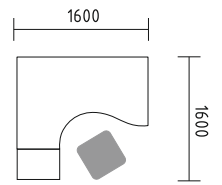

Cleverly disguised media ports are camouflaged within the legs of these desks underlying their functionality and classic design.

- **BNG17** desk 1800/1200/740mm
- **PL27** extension Ø1200mm + **NE41** supporting leg Ø40/712mm
- **KDT64** pedestal 402/600/740mm
- **A2L06** x2 tambour storage 1200/434/740mm
- **LOUNGE SEAT** - possible configuration

- **BNG10** desk 1600/1200/740mm
- **KKT64** pedestal 402/600/740mm
- **A5104** x2 storage 801/432/1833mm
- **A5504** storage 801/432/1833mm + **AS300** glass door with aluminium frame 3oh
- **A2104** x3 storage 801/432/777mm
- **ST08** table Ø800/730mm