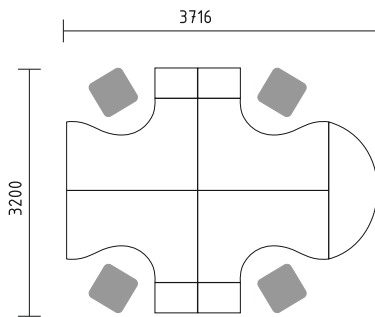

Workstations can be flexibly customized with desks extensions influencing brainstorming sessions and important decision making.

- **BNG17** x2 desk 1800/1200/740mm
- **BNG18** x2 desk 1800/1200/740mm
- **ZMG18** x2 acoustic panel 1790/38/350mm
- **ZMG12** x2 acoustic panel 1190/38/350mm
- **KDT64** x4 pedestal 402/600/740mm
- **MM-PM** x3 lounge seat 450/450/420mm

- **BNG10** x2 desk 1600/1200/740mm
- **BNG11** x2 desk 1600/1200/740mm
- **PL20** extension 1600/516mm + **NE41** supporting leg Ø40/712mm
- **KKT64** x4 pedestal 402/600/740mm
- **A3L06** x3 tambour storage 1200/434/1129mm