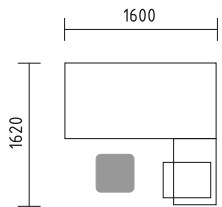

- BQG05** desk 1800/800/740mm
- SLD13** pedestal 416/600/586mm
- A3504** x3 storage 801/432/1129mm + **AS31** x6 glass door 3oh
- WS01** hanger 780/310/1640mm

Simplistic design if benches enhances the flow of communication and allows eye contact with minimum obstruction.

- BYL20** x2 desk 1702/1600/740mm
- MM-PM** x3 lounge seat 450/450/420mm

- BYG34** bench 1600/1618/740mm
- A2L06** x2 tambour storage 1200/434/740mm
- KKT13** x2 pedestal 402/600/586mm
- ZMG16** acoustic panel 1590/38/350mm

- BYG58** bench 3200/1618/740mm + **BYG14** bench 1600/1618/740mm
- KDT13** x4 pedestal 402/600/586mm
- ZNG16P** x2 MFC panel with fabric screen 1590/46/350mm
- A3105** x3 storage 801/432/1129mm

- BYG56** bench 2800/1618/740mm + **BYG13** bench 1400/1618/740mm
- S81** vertical cable duct
- ZNG14P** x2 MFC panel with fabric screen 1390/46/350mm
- KKT13** x4 pedestal 402/600/586mm
- K3504** x3 storage 801/385/1129mm
- SNL16** x2 sunbean lamp Ø1440/410mm

- BAG04** desk 1600/800/740mm
- PL02** extension 800/600mm + **NS10** x2 supporting leg 30/60/712mm
- SLD13** pedestal 416/600/586mm
- A2L06** x2 tambour storage 1200/434/740mm
- PS2** table Ø550/640mm
- MM-1N** x2 lounge seat 790/720/770mm