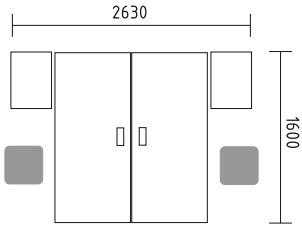

Respecting privacy and healthy comfort, our attractive work desks promote a productive atmosphere for the individual and group. Thanks to our wide collection of sliding door and shutter cabinets your office space can be even more optimised.

- **BNG05** x2 desk 1800/800/740mm + **MO4** mediabox 4x230V, 2xRJ45, 1xUSB
- **KKT11** x2 pedestal 416/600/586mm + **SKP13** pillow 416/600/40mm
- **A3504** x3 storage 801/432/1129mm
- **A3P06** x2 sliding door storage 1200/432/1129mm

- **BNG04** x2 desk 1600/800/740mm
- **KKT74** x2 pedestal 402/800/740mm
- **PL22** extension 1618/600mm + **NG41** supporting leg 40/40/712mm
- **ZMG16** acoustic panel 1590/38/350mm
- **A5104** x2 storage 801/432/1833mm
- **A5504** 801/432/1833mm