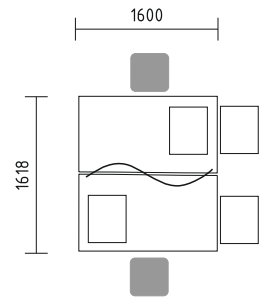

Depending on the type of computer in use, you can arrange your work desk properly, without having to sacrifice vital work space.

BAG218 bench 1600/1618/740mm
RS15 panel 1500/400mm
KKT11 x2 pedestal 416/600/586mm
A2104HZ x3 storage 801/432/777mm