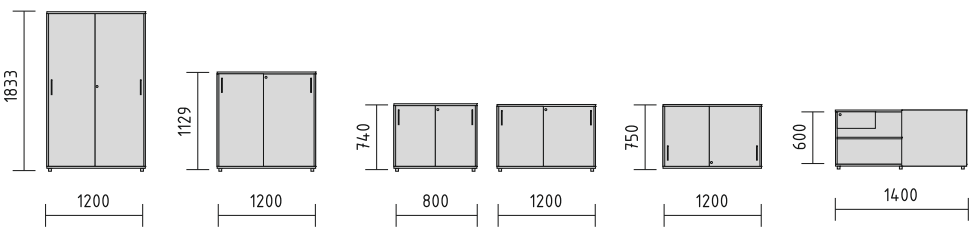

sliding/blind door

Tambour and sliding door cabinets can be perfectly aligned in compact spaces.