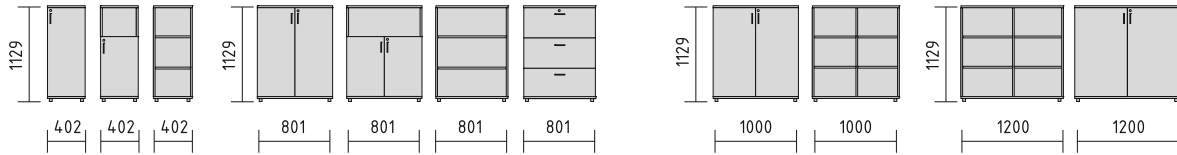

Metal shelving units within storage containers with measurements of 800, 1000, and 1200 mm allow for 41kg of document security which would otherwise clutter surrounding shelves.

50H

2OH

3OH

wardrobe

glass door