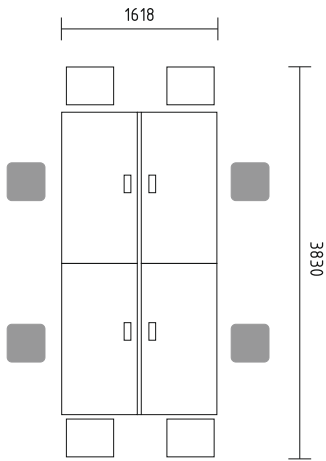

Our modulares are a perfect solution for your vibrant business.
A carefully chosen delicate colour scheme promotes a relaxing work atmosphere.