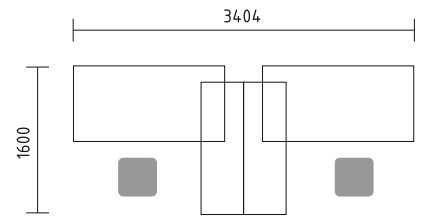

- **BYL20** x2 desk 1702/1600/740mm
- **MM-PM** x3 lounge seat 450/450/420mm