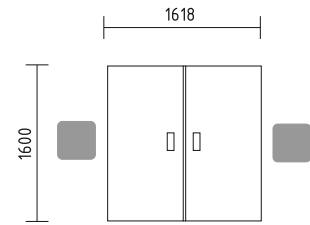

This evolutionary multifunctional desk system can be easily arranged in cluttered as well as in wide-open spaces.

BUG34 bench 1600/1618/740mm + **M05** top access
S83 x2 computer hanger
S81 vertical cable duct