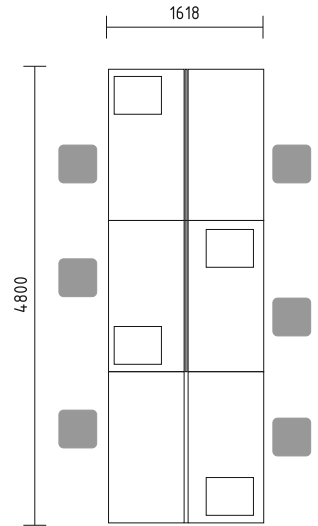

The modular functionality of our desks supports creativity in a confined space with an easy access to media ports. Simplified assembly encourages timesaving solutions when creating a new work environment to suit the needs of both the individual contributor and the workgroup.

- **BYG58** bench 3200/1618/740mm + **BYG14** bench 1600/1618/740mm
- **KDT13** x4 pedestal 402/600/586mm
- **ZNG16P** x2 MFC panel with fabric screen 1590/46/350mm
- **A3105** x3 storage 801/432/1129mm