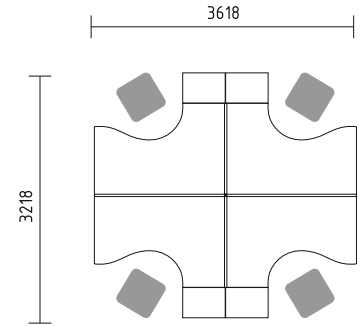

Workstations can be flexibly customized with desks extensions influencing brainstorming sessions and important decision making.

- **BNG17** x2 desk 1800/1200/740mm
- **BNG18** x2 desk 1800/1200/740mm
- **ZMG18** x2 acoustic panel 1790/38/350mm
- **ZMG12** x2 acoustic panel 1190/38/350mm
- **KDT64** x4 pedestal 402/600/740mm
- **MM-PM** x3 lounge seat 450/450/420mm