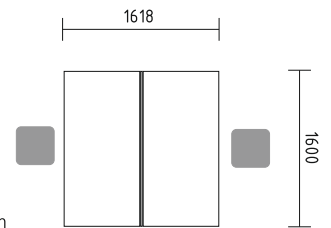

Thoughtful workstation layouts inspire concentration more effectively.
The design flexibility of the radial desks revolutionises the ergonomic planning of your work environment.

- **BAG10** desk 1600/1200/740mm + **M04** mediabox 4x230V, 2xRJ45, 1xUSB
- **BAG11** desk 1600/1200/740mm + **M04** mediabox 4x230V, 2xRJ45, 1xUSB
- **SLD13HT** x2 pedestal with HPL front and top 416/600/587mm
- **A3104HZ** x3 storage with HPL front 801/432/1129mm

- **BAG218** bench 1600/1618/740mm
- **ZMG16** acoustic panel 1590/38/350mm
- **ZS01** sliding door storage 2000/434/1129mm