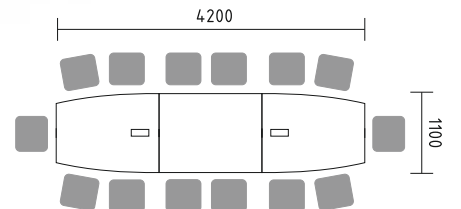

BUG22 desk 1800/800/740mm + **M04** mediabox 4x230v, 2xRJ45, 1xUSB
A14M manager storage 1400/432/600mm
SLD13HT pedestal with HPL front and top 416/600/587mm
A3504 x2 storage 801/432/1129mm + **AS300** x2 glass door with aluminium frame
WS01 hanger 780/310/1640mm

- BYL20** x2 desk 1702/1600/740mm
- MM-PM** x3 lounge seat 450/450/420mm

- BYG34** bench 1600/1618/740mm
- A2L06** x2 tambour storage 1200/434/740mm
- KKT13** x2 pedestal 402/600/586mm
- ZMG16** acoustic panel 1590/38/350mm

ST12 table Ø1200/730mm
A3504 x3 storage 801/432/1129mm + **AS300** glass door with aluminium frame 3oh

- ST12E** table 2000/1000/730mm
- A2104** x2 storage 801/432/777mm
- A2504** storage 801/432/777mm
- A2902** storage 402/432/777mm

ST14 x2 table 1400/1000/1100/730mm

ST14 x2 table 1400/1000/1100/730mm + **M05** top access
ST14S table 1400/1100/730mm

The modular bench sections can not only function as a simple system of workstation, but also as conference tables recreated with intelligent extensions.