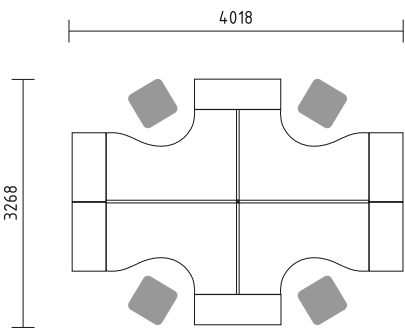

OGL V's simple complexity opens up new possibilities for extension of the system in all directions effectively for stat meetings from an individual solution.

- **BVG17** desk 1800/1200/740mm + **M05** top access
- **BVG18** desk 1800/1200/740mm + **M05** top access
- **KDT73** x2 pedestal 402/800/740mm
- **KDT64** x2 pedestal 402/600/740mm

- **BVG10** x2 desk 1600/1200/740mm
- **BVG11** x2 desk 1600/1200/740mm
- **ZMG16** x2 acoustic panel 1590/38/350mm
- **ZMG12** x2 acoustic panel 1190/38/350mm
- **KDT74** x4 pedestal 402/800/740mm
- **A2L06** x2 tambour storage 1200/434/740mm
- **A5104** x2 storage 801/432/1833mm
- **A5504** x2 storage 801/432/1833mm + **AS300** glass door with aluminium frame 3oh