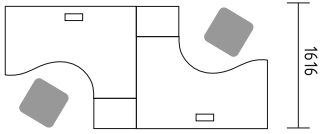

The OGI system's versatility allows the re-invention of individual spaces, creating a prestigious managerial atmosphere.

- BAG04** desk 1600/800/740mm
- SLD13HT** pedestal with HPL front and top 416/600/587mm
- A5104HZ** x2 storage wit HPL front 801/432/1833mm
- A5902** storage 402/432/1833mm

- BAG04** desk 1600/800/740mm
- PL02** extension 800/600mm + **NS10** x2 supporting leg 30/60/712mm
- SLD13** pedestal 416/600/586mm
- A2L06** x2 tambour storage 1200/434/740mm
- PS2** table Ø550/640mm
- MM-1N** x2 lounge seat 790/720/770mm