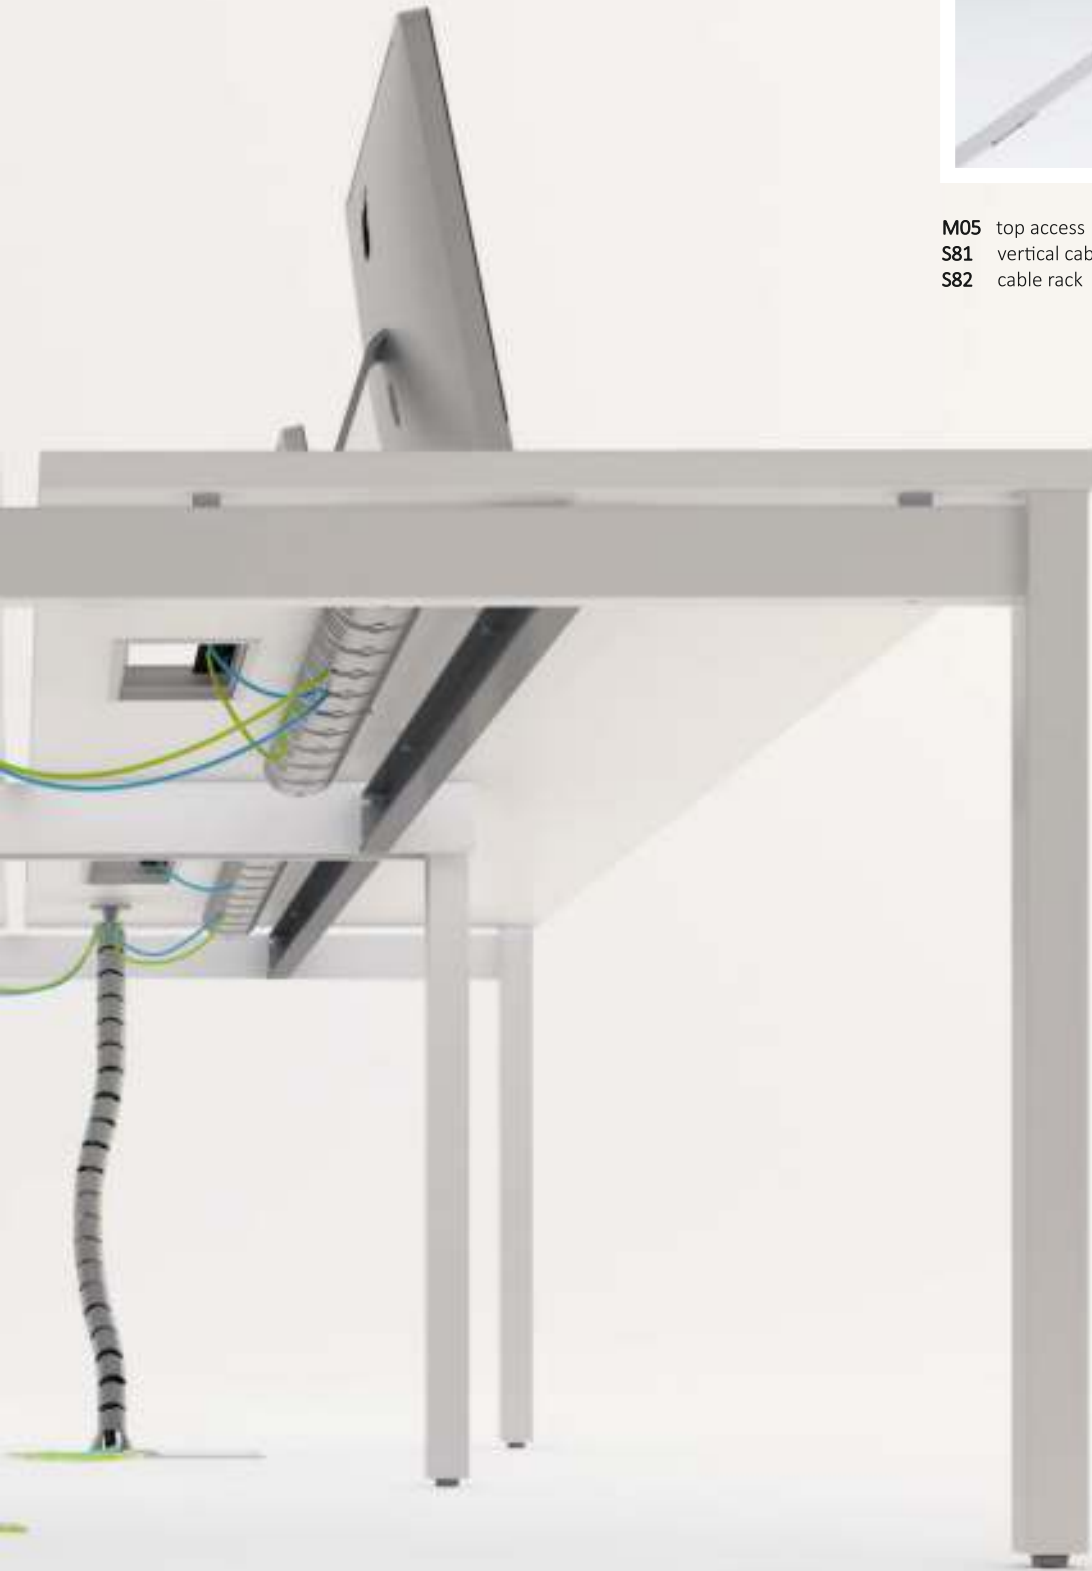

- BVG17** desk 1800/1200/740mm + **M05** top access
- BVG18** desk 1800/1200/740mm + **M05** top access
- KDT73** x2 pedestal 402/800/740mm
- KDT64** x2 pedestal 402/600/740mm

- BVG10** x2 desk 1600/1200/740mm
- BVG11** x2 desk 1600/1200/740mm
- ZMG16** x2 acoustic panel 1590/38/350mm
- ZMG12** x2 acoustic panel 1190/38/350mm
- KDT74** x4 pedestal 402/800/740mm
- A2L06** x2 tambour storage 1200/434/740mm
- A5104** x2 storage 801/432/1833mm
- A5504** x2 storage 801/432/1833mm + **AS300** glass door with aluminium frame 3oh

- M05** top access
- S81** vertical cable duct
- S82** cable rack

conference tables

The conference tables complement the OGI workstation system.
Different appearance and dimensions create endless possibilities of arrangement.