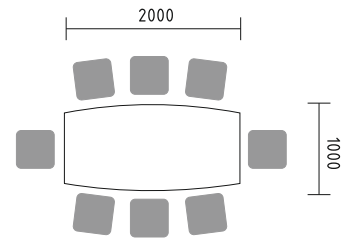

BUG56 bench 2800/1618/740mm + **M05** top access
A5104HZ x4 storage with HPL front 801/432/1833mm
SNL16 sunbeam lamp Ø1440/410mm

These unique conference tables inspire communication and teamwork.

- PLF14L** table 1400/1000/1100/740mm + **M05** top access
- PLF14P** table 1400/1000/1100/740mm + **M05** top access
- PLF14S** table 1400/1100/740mm