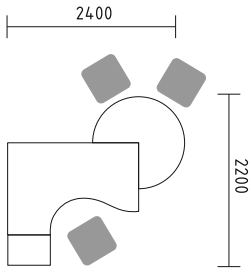

Cleverly disguised media ports are camouflaged within the legs of these desks underlying their functionality and classic design.

- **BNG17** desk 1800/1200/740mm
- **PL27** extension Ø1200mm + **NE41** supporting leg Ø40/712mm
- **KDT64** pedestal 402/600/740mm
- **A2L06** x2 tambour storage 1200/434/740mm
- **LOUNGE SEAT** - possible configuration

- **BNG10** desk 1600/1200/740mm
- **KKT64** pedestal 402/600/740mm
- **A5104** x2 storage 801/432/1833mm
- **A5504** storage 801/432/1833mm + **AS300** glass door with aluminium frame 3oh
- **A2104** x3 storage 801/432/777mm
- **ST08** table Ø800/730mm