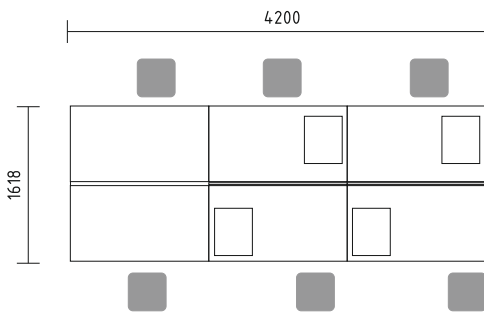

The modular functionality of our desks supports creativity in a confined space with an easy access to media ports. Simplified assembly encourages timesaving solutions when creating a new work environment to suit the needs of both the individual contributor and the workgroup.

- **BYG58** bench 3200/1618/740mm + **BYG14** bench 1600/1618/740mm
- **KDT13** x4 pedestal 402/600/586mm
- **ZNG16P** x2 MFC panel with fabric screen 1590/46/350mm
- **A3105** x3 storage 801/432/1129mm

- **BYG56** bench 2800/1618/740mm + **BYG13** bench 1400/1618/740mm
- **S81** vertical cable duct
- **ZNG14P** x2 MFC panel with fabric screen 1390/46/350mm
- **KKT13** x4 pedestal 402/600/586mm
- **K3504** x3 storage 801/385/1129mm
- **SNL16** x2 sunbean lamp Ø1440/410mm