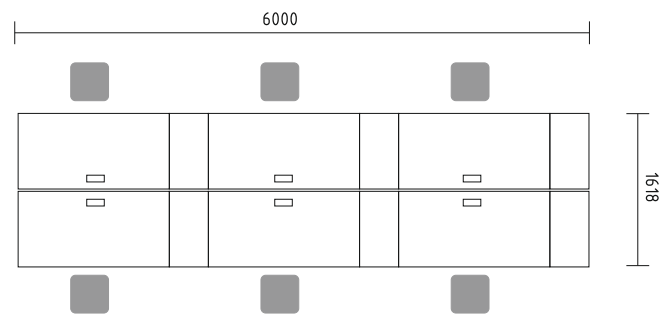

- BQG05** desk 1800/800/740mm
- SLD13** pedestal 416/600/586mm
- A3504** x3 storage 801/432/1129mm + **AS31** x6 glass door 3oh
- WS01** hanger 780/310/1640mm

Simplistic design if benches enhances the flow of communication and allows eye contact with minimum obstruction.

- BQG40** x2 bench 1600/3218/740mm
- ZNG16P** x2 MFC panel with fabric screen 1590/46/350mm
- ZS03** x2 sliding door storage 2000/434/1129mm
- CAN11** x2 lamp 1105/360/360mm

- BQG34** x3 bench 1600/1618/740mm + **M05** top access
- KDT73** x6 pedestal 402/800/740mm
- A6505** x3 storage 1000/432/2185mm
- A6105** x3 storage 1000/432/2185mm
- S81** x2 vertical cable duct