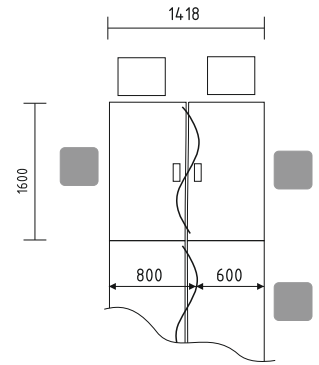

It is important that the design caters to the comfort and functionality of the work place interior.
The OGI_A design offers two types of worktop counters sizes and an S shaped panel.

- **BAG316** bench 3200/1418/740mm + **M05** top access
- **RS15** panel 1500/400mm
- **KKT12** x2 pedestal 402/600/586mm