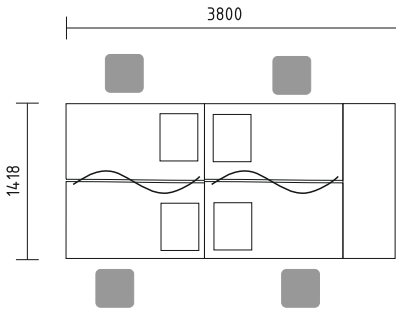

It is important that the design caters to the comfort and functionality of the work place interior.
The OGI_A design offers two types of worktop counters sizes and an S shaped panel.

- **BAG316** bench 3200/1418/740mm + **M05** top access
- **RS15** panel 1500/400mm
- **KKT12** x2 pedestal 402/600/586mm

- **BAG318** bench 3200/1618/740mm + **PK80** cable grommet Ø80
- **RS15P** x2 panel 1500/400mm
- **PL22** extension 1618/600mm + **NS10** x2 supporting leg 30/60/712mm
- **KKT11** x4 pedestal 416/600/586mm
- **A3104HZ** x2 storage 801/432/1129mm
- **A3404HZ** storage 801/432/1129mm