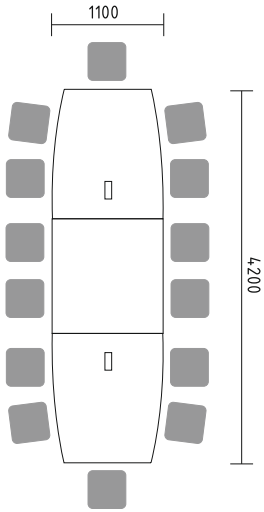

- BNG10** desk 1600/1200/740mm
- KKT64** pedestal 402/600/740mm
- A5104** x2 storage 801/432/1833mm
- A5504** storage 801/432/1833mm + **AS300** glass door with aluminium frame 3oh
- A2104** x3 storage 801/432/777mm
- ST08** table Ø800/730mm

BQG58 bench 3200/1618/740mm + **BQG14** bench 1600/1618/740mm + **M05** top access
LOUNGE SEAT - possible configuration

- BQG56** bench 2800/1618/740mm + **M04** mediabox 4x230V, 2xRJ45, 1xUSB
- PL22** x2 extension 1618/600mm + **NG41** x4 supporting leg 40/40/712mm
- S81** vertical cable duct
- A3504** storage 801/432/1129mm
- A3104HZ** x4 storage with HPL front 801/432/1129mm
- A14M** manager storage 1400/432/600mm
- SSL15** x2 ellipse lamp 1500/590/300mm

Cleverly disguised media ports are camouflaged within the legs of these modern conference desks underlying their functionality and impressive design.

BUG58 bench 3200/1618/740mm + **BUG14** x2 bench 1600/1618/740mm + **M04** mediabox 4x230V, 2xRJ45, 1xUSB
A2104HZ x3 storage with HPL front 801/432/777mm
A2504 storage 801/432/777mm

BUG56 bench 2800/1618/740mm + **M05** top access
A5104HZ x4 storage with HPL front 801/432/1833mm
SNL16 sunbeam lamp Ø1440/410mm

These unique conference tables inspire communication and teamwork.

- PLF14L** table 1400/1000/1100/740mm + **M05** top access
- PLF14P** table 1400/1000/1100/740mm + **M05** top access
- PLF14S** table 1400/1100/740mm