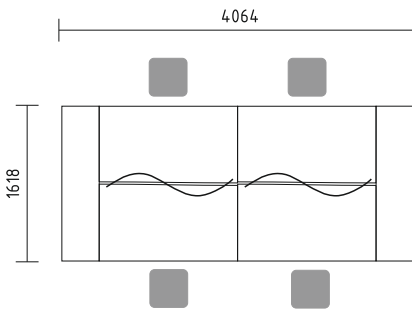

This design allows for the easy arrangement of your interior work space.

- **BAG318** bench 3200/1618/740mm + **PK80** cable grommet Ø80
- **RS15P** x2 panel 1500/400mm
- **A3L09** x2 tambour storage 1618/432/1129mm
- **PA1L** x2 panel 760/18/350mm
- **WS05** hanger 350/1700mm
- **LOUNGE SEAT** possible configuration