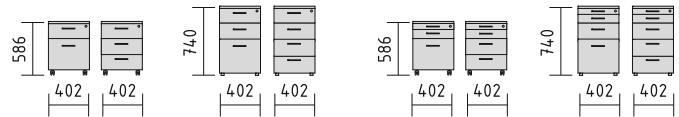

filing drawer