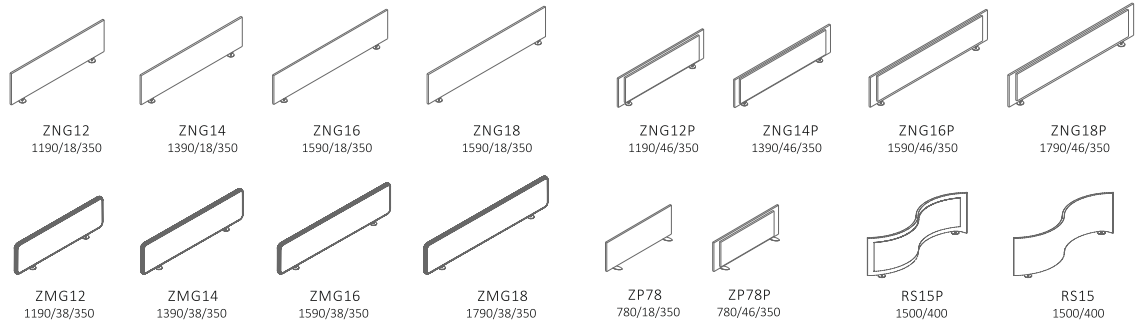

PEDESTALS

EXTENSIONS

SCREENS

MODESTY PANELS

STORAGES