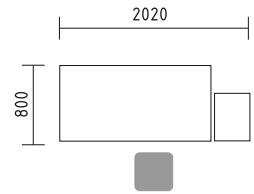

The OGI system's versatility allows the re-invention of individual spaces, creating a prestigious managerial atmosphere.

- **BAG04** desk 1600/800/740mm
- **SLD13HT** pedestal with HPL front and top 416/600/587mm
- **A5104HZ** x2 storage wit HPL front 801/432/1833mm
- **A5902** storage 402/432/1833mm