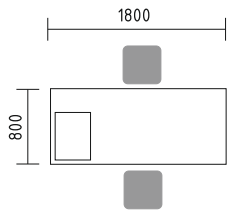

SCREENS

54

STORAGES

55-61

is a modern desk for today's busy manager.
 Contemporary design allows easy access
 to important files and documents with a limited movement.

- BQG34** bench 1600/1618/740mm + **M04** mediabox 4x230v, 2xRJ45, 1xUSB
- PL22** extension 1618/600mm + **NG41** x2 supporting leg 40/40/712mm
- A3L06** x2 tambour storage 1200/434/740mm
- ZMG16** acoustic panel 1590/38/350mm
- CAN11** lamp 1105/360/360mm

- BQG05** desk 1800/800/740mm
- SLD13** pedestal 416/600/586mm
- A3504** x3 storage 801/432/1129mm + **AS31** x6 glass door 3oh
- WS01** hanger 780/310/1640mm

Simplistic design if benches enhances the flow of communication and allows eye contact with minimum obstruction.