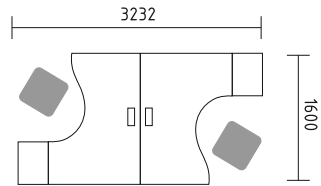

- BQG05** desk 1800/800/740mm
- SLD13** pedestal 416/600/586mm
- A3504** x3 storage 801/432/1129mm + **AS31** x6 glass door 3oh
- WS01** hanger 780/310/1640mm

Simplistic design if benches enhances the flow of communication and allows eye contact with minimum obstruction.

- BYG58** bench 3200/1618/740mm + **BYG14** bench 1600/1618/740mm
- KDT13** x4 pedestal 402/600/586mm
- ZNG16P** x2 MFC panel with fabric screen 1590/46/350mm
- A3105** x3 storage 801/432/1129mm

- BYG56** bench 2800/1618/740mm + **BYG13** bench 1400/1618/740mm
- S81** vertical cable duct
- ZNG14P** x2 MFC panel with fabric screen 1390/46/350mm
- KKT13** x4 pedestal 402/600/586mm
- K3504** x3 storage 801/385/1129mm
- SNL16** x2 sunbean lamp Ø1440/410mm

The OGI system's versatility allows the re-invention of individual spaces, creating a prestigious managerial atmosphere.

- BAG04** desk 1600/800/740mm
- SLD13HT** pedestal with HPL front and top 416/600/587mm
- A5104HZ** x2 storage wit HPL front 801/432/1833mm
- A5902** storage 402/432/1833mm

- BAG04** desk 1600/800/740mm
- PL02** extension 800/600mm + **NS10** x2 supporting leg 30/60/712mm
- SLD13** pedestal 416/600/586mm
- A2L06** x2 tambour storage 1200/434/740mm
- PS2** table Ø550/640mm
- MM-1N** x2 lounge seat 790/720/770mm