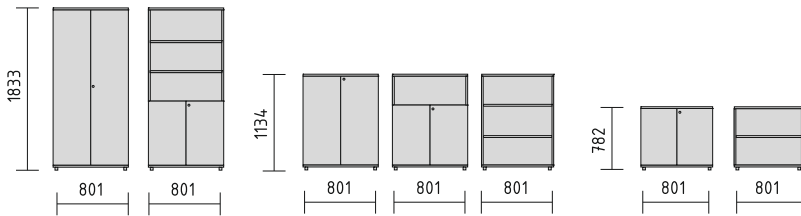

The perfect climate of a fresh office is created with the front HPL being available in a variety of colors. Creative fresh thinking is the result of a great office color scheme. Shelves with a height of 20h and 30h can be customized with a glass top

+ glass top