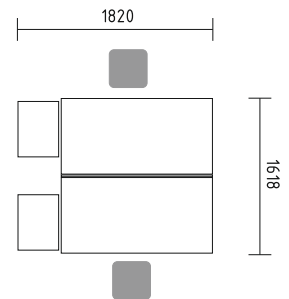

- **BVG03** x4 desk 1400/800/740mm + **PK80** cable grommet Ø80
- **KKT74** x4 pedestal 402/800/740mm
- **BVG04** x2 desk 1600/800/740mm + **PK80** cable grommet Ø80
- **KKT13** x2 pedestal 402/600/586mm
- **K3104** x4 storage 801/432/1129mm
- **A3F04** x2 storage with file drawers 801/432/1129mm

- **BVG03** x2 desk 1400/800/740mm
- **ZNG14P** MFC panel with fabric screen 1390/46/350mm
- **KKT13** x4 pedestal 402/600/586mm