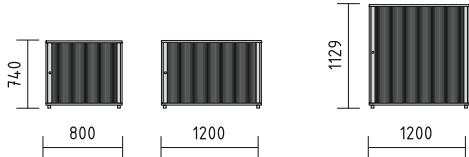

Tambour and sliding door cabinets can be perfectly aligned in compact spaces.