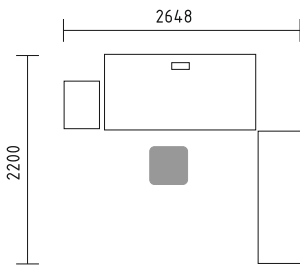

- BQG05** desk 1800/800/740mm
- SLD13** pedestal 416/600/586mm
- A3504** x3 storage 801/432/1129mm + **AS31** x6 glass door 3oh
- WS01** hanger 780/310/1640mm

Simplistic design if benches enhances the flow of communication and allows eye contact with minimum obstruction.

- BQG40** x2 bench 1600/3218/740mm
- ZNG16P** x2 MFC panel with fabric screen 1590/46/350mm
- ZS03** x2 sliding door storage 2000/434/1129mm
- CAN11** x2 lamp 1105/360/360mm

- BQG34** x3 bench 1600/1618/740mm + **M05** top access
- KDT73** x6 pedestal 402/800/740mm
- A6505** x3 storage 1000/432/2185mm
- A6105** x3 storage 1000/432/2185mm
- S81** x2 vertical cable duct

BUG22 desk 1800/800/740mm + **M04** mediabox 4x230v, 2xRJ45, 1xUSB
A14M manager storage 1400/432/600mm
SLD13HT pedestal with HPL front and top 416/600/587mm
A3504 x2 storage 801/432/1129mm + **AS300** x2 glass door with aluminium frame
WS01 hanger 780/310/1640mm