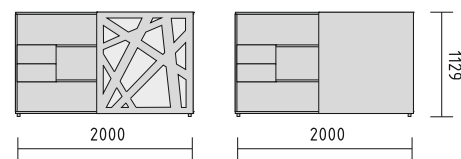

hpl/melamine sliding door

Ogi cupboard connect esthetics and elegance with ergonomics. Impressive frontal parts with zigzag patterns cover perfectly designed interior with spacious drawers and shelves for files. The system provides a possibility to choose a different front finish. Apart from the metal framework – gloss HPL and melamine fronts are also available.