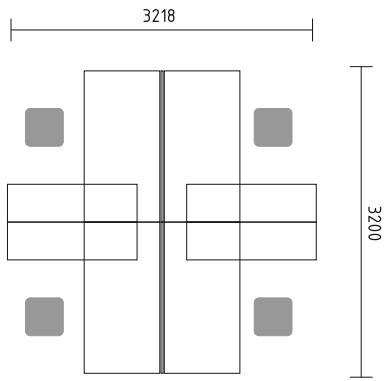

SCREENS

54

STORAGES

55-61

is a modern desk for today's busy manager.
 Contemporary design allows easy access
 to important files and documents with a limited movement.

- BQG34** bench 1600/1618/740mm + **M04** mediabox 4x230v, 2xRJ45, 1xUSB
- PL22** extension 1618/600mm + **NG41** x2 supporting leg 40/40/712mm
- A3L06** x2 tambour storage 1200/434/740mm
- ZMG16** acoustic panel 1590/38/350mm
- CAN11** lamp 1105/360/360mm

- BQG05** desk 1800/800/740mm
- SLD13** pedestal 416/600/586mm
- A3504** x3 storage 801/432/1129mm + **AS31** x6 glass door 3oh
- WS01** hanger 780/310/1640mm

Simplistic design if benches enhances the flow of communication and allows eye contact with minimum obstruction.